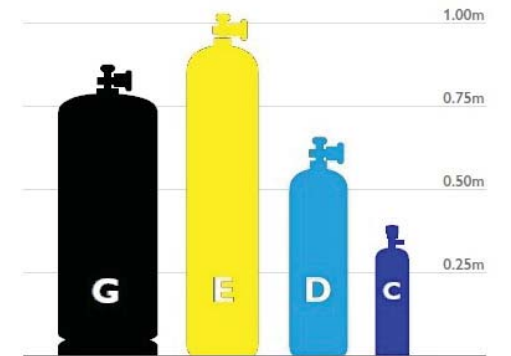

GASGRAB

GET A GRIP

Part No	Description
GG140	5.5"/140mm Navy Blue
GG203	8"/203mm Light Blue
GG215	8.8"/215mm Yellow
GG230	9"/230mm Green
GG245	10"/254mm Orange
GG305	12"/305mm Red
GG320	12.5"/320mm Beige

Acetylene Cylinders - GASGRAB colour code reference

Note: E & D sizes in instrument / Zero traffic not available in NZ.

G (AUS) = GM (NZ), C (AUS) = A (NZ)

High Pressure Steel Cylinders - GASGRAB colour code reference