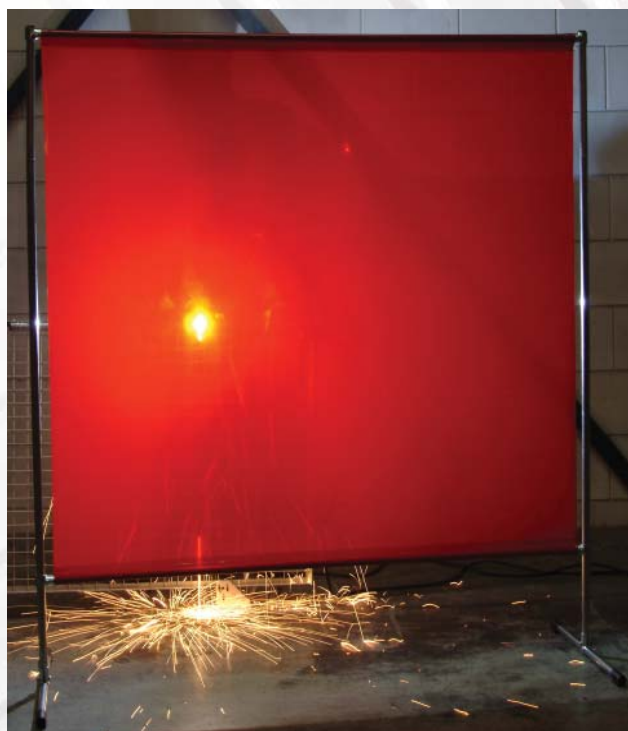

WELDING TENT

The CEPRO welding tent is an environmental tent providing protection from the elements while you work. Great arc flash protection for others while welding. Quick and easy to assemble. The strong 25mm dia galvanized tube frame, is covered with a white reinforced PVC - self extinguishing (french standard m2) fabric.

Part No	Description
912019	Cepro Tent Large

912019: Height 200/220cm x Width 190cm x depth 300cm

WELDING SCREEN - GAZELLE

The Gazelle welding screen offers very practical arc protection for all locations. Its light weight, sturdy galvanized frame is easy to assemble using pipe fittings. Fully seamed top and bottom rail pockets - no cable. Ties 600mm wide stable feet.

Part No	Description
363925	Welding Screen Orange
363926	Welding Screen Green

Height 200cm x Width 200cm