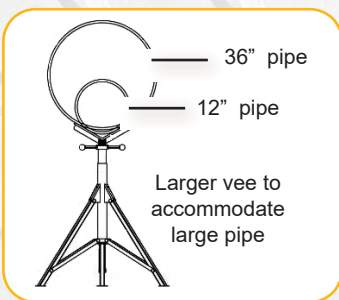

SUMNER

FAT JACKS

MINI

MIDI

MAXI

- 2725 kg vee head capacity
- 1-1/4" (31.7 mm) square tube base construction
- Midi & Maxi with folding base
- Convenient carrying handle

- 7" (177 mm) vee head
- 36" (914 mm) pipe capacity
- Heads w/ locking pin & retainer
- Double locking pin with retainer for adjustment

Part Number	Description	Min Height	Max Height	Base	kg
785252	Mini Fat Jack	40.6 cm	72.4 cm	48.3 x 48.3 x 48.3 cm	11.4
785251	Midi Fat Jack	67.3 cm	113 cm	53.3 x 53.3 x 53.3 cm	16.8
785250	Maxi Fat Jack	91.4 cm	154.9 cm	86.3 x 86.3 x 86.3 cm	21.4