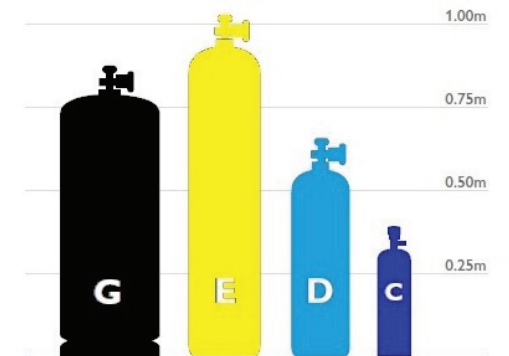

INDEPENDENT WHOLESALE WELDING SUPPLY

Ph: 02 8834 2400 Fax: 02 8834 2498 Email: iwvs@iwvs.net Website: www.iwvs.net

GASGRAB

GET A GRIP

GG140	140mm Navy Blue GASGRAB
GG203	203mm Light Blue GASGRAB
GG215	215mm Yellow GASGRAB
GG230	230mm Green GASGRAB
GG245	245mm Orange GASGRAB

Part numbers are each and priced excluding g.s.t and freight
Prices are correct as at July 1st 2011

Acetylene Cylinders - GASGRAB colour code reference

Note: E & D sizes in instrument / Zero traffic not available in NZ.