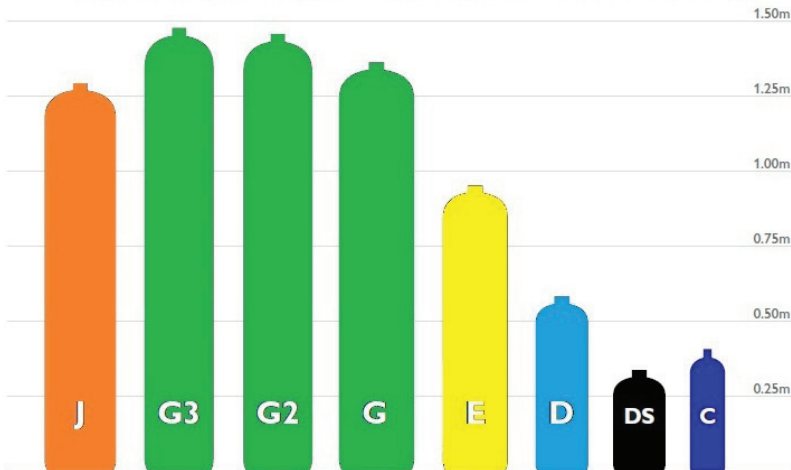

Part numbers are each and priced excluding g.s.t and freight
Prices are correct as at July 1st 2011

Acetylene Cylinders - GASGRAB colour code reference

Note: E & D sizes in instrument / Zero traffic not available in NZ.
G (AUS) = GM (NZ), C (AUS) = A (NZ)

High Pressure Steel Cylinders - GASGRAB colour code reference

High Pressure Aluminium Cylinders - GASGRAB colour code reference