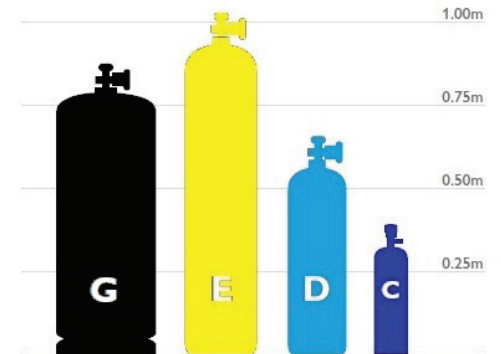

INDEPENDENT WHOLESALE WELDING SUPPLY

Ph: 02 8834 2400 Fax: 02 8834 2498 Email: iwws@iwws.net Website: www.iwws.net

GASGRAB

GET A GRIP

GG140	140mm Navy Blue GASGRAB	\$112.24 + GST
GG203	203mm Light Blue GASGRAB	\$148.32 + GST
GG215	215mm Yellow GASGRAB	\$148.32 + GST
GG230	230mm Green GASGRAB	\$136.30 + GST
GG245	245mm Orange GASGRAB	\$168.37 + GST

Part numbers are each and priced excluding g.s.t and freight
Prices are correct as at July 1st 2011

Acetylene Cylinders - GASGRAB colour code reference

Note: E & D sizes in instrument / Zero traffic not available in NZ.
G (AUS) = GM (NZ), C (AUS) = A (NZ)

High Pressure Steel Cylinders - GASGRAB colour code reference

High Pressure Aluminium Cylinders - GASGRAB colour code reference