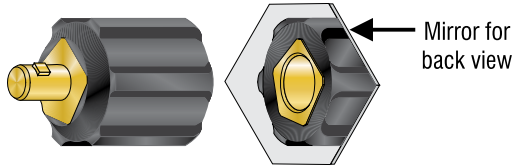

**LENCO**

**ADAPTORS  
& CONNECTORS**

**LDA-2550 SMALL MALE DINSE TO LARGE FEMALE  
LDA-5025 LARGE MALE DINSE TO SMALL FEMALE**

**DINSE TO MECHCONNECT  
053316 RED  
053306 BLACK**

**OUTPUT STUD TO DINSE  
08150 RED  
08151 BLACK**