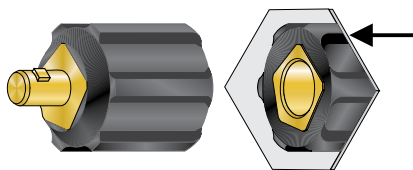

**LENCO**

**ADAPTORS  
& CONNECTORS**

**LDA-2550 SMALL MALE DINSE TO LARGE FEMALE  
LDA-5025 LARGE MALE DINSE TO SMALL FEMALE**

**DINSE TO MECHCONNECT  
053316 RED  
053306 BLACK**

**OUTPUT STUD TO DINSE  
08150 RED  
08151 BLACK**

**OUTPUT STUD TO DINSE LGE INSULATOR  
08155 RED  
08156 BLACK**